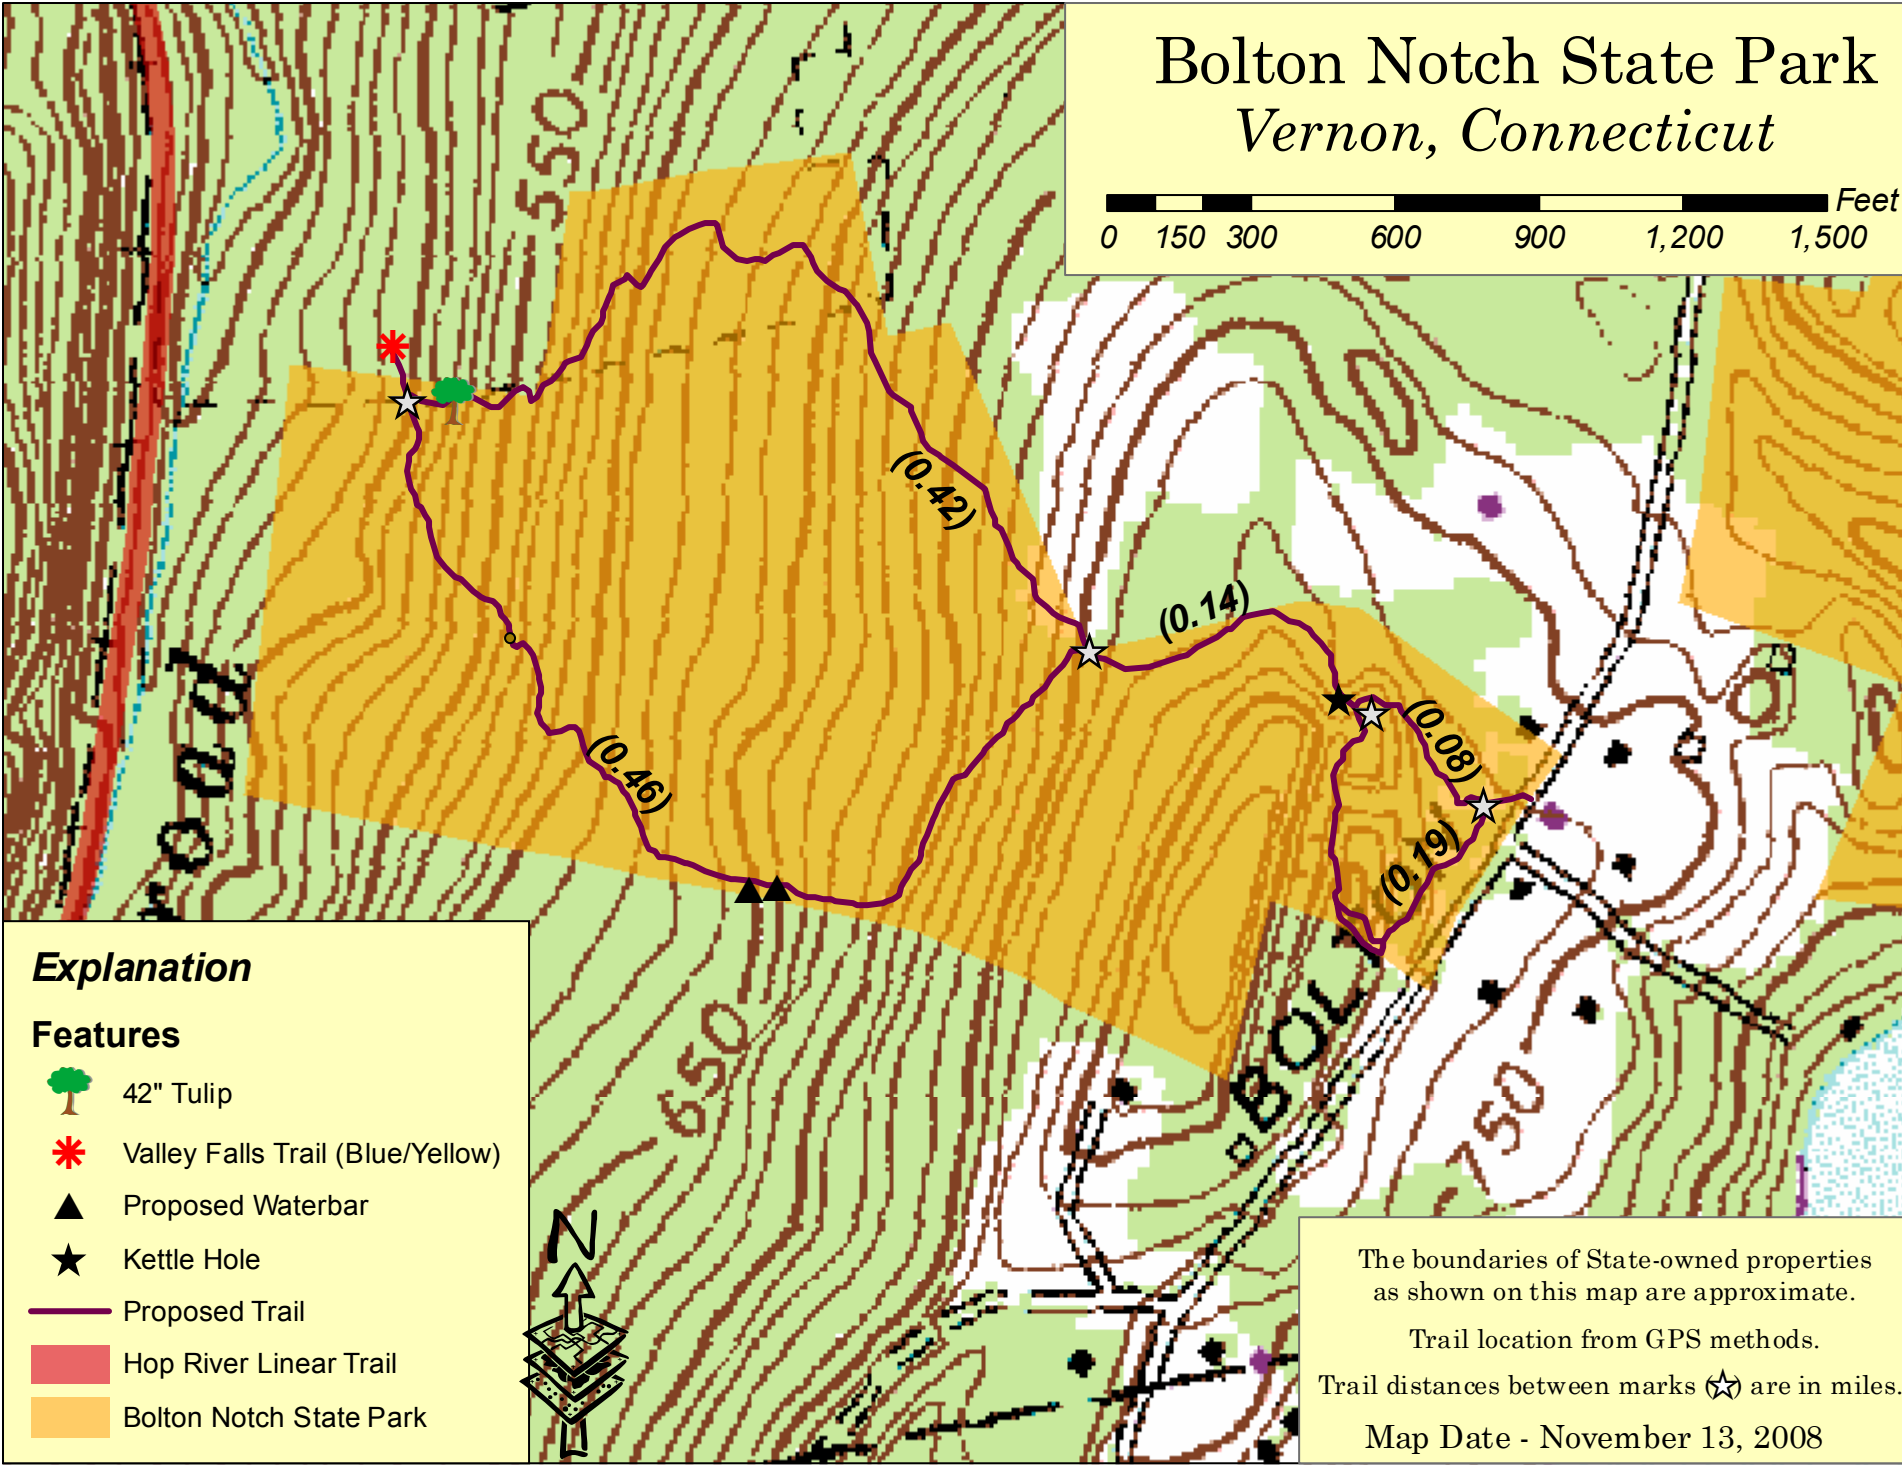

Bolton Notch State Park

Vernon, Connecticut

Explanation

Features

-  42" Tulip
-  Valley Falls Trail (Blue/Yellow)
-  Proposed Waterbar
-  Kettle Hole
-  Proposed Trail
-  Hop River Linear Trail
-  Bolton Notch State Park

The boundaries of State-owned properties as shown on this map are approximate.

Trail location from GPS methods.

Trail distances between marks (☆) are in miles.

Map Date - November 13, 2008